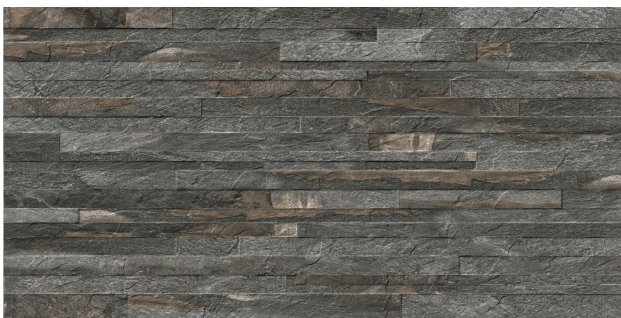

## Product Description

Porcelanato Vellona Lux P70121 Polido 61,8x61,8cm Bege Caixa2,67m<sup>2</sup>

---