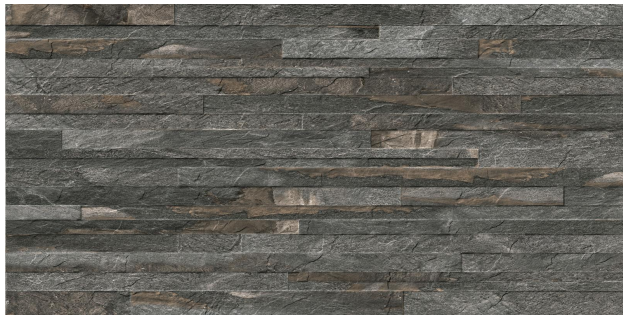

## Product Description

Porcelanato Vellona Lux P70121 Polido 61,8x61,8cm Bege Caixa2,67m<sup>2</sup>

---