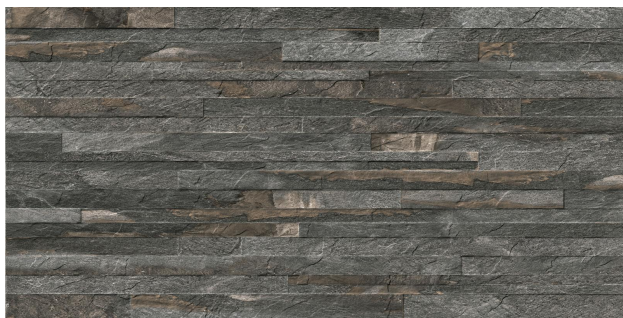

## Product Description

Porcelanato Vellona Lux P70121 Polido 61,8x61,8cm Bege Caixa2,67m<sup>2</sup>

---