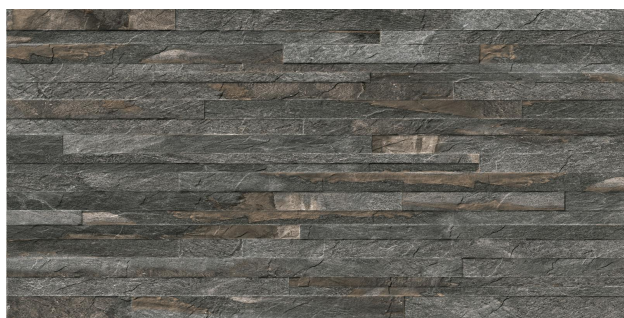

## Product Description

Porcelanato Vellona Lux P70121 Polido 61,8x61,8cm Bege Caixa2,67m<sup>2</sup>

---